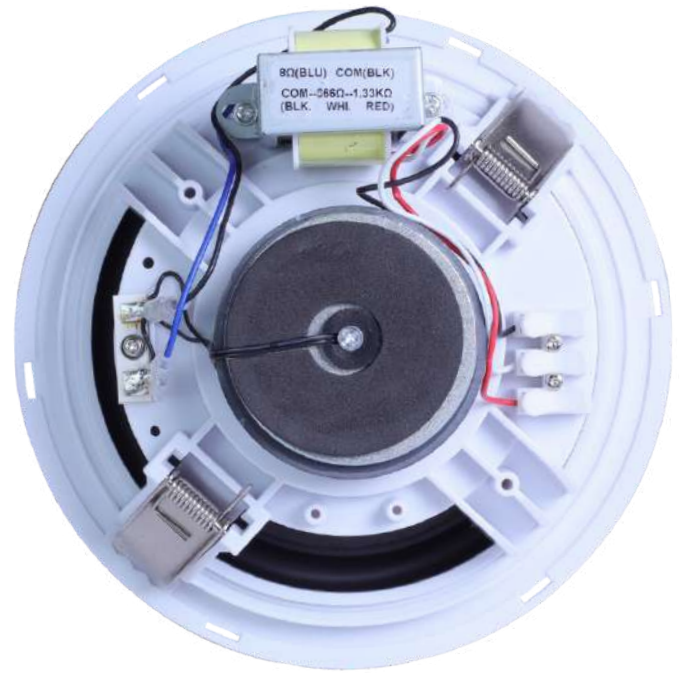

# KCS-R628T

Rimless Ceiling Speaker

|                             |            |
|-----------------------------|------------|
| <b>Power at 100V/8 ohms</b> | 15W /7.5W  |
| <b>SPL( 1W/1M)</b>          | 89dB       |
| <b>Max SPL@ 1M</b>          | 101dB      |
| <b>Frequency response</b>   | 65Hz-20KHz |

# KCS-R628T

Rimless Ceiling Speaker

|                           |                           |
|---------------------------|---------------------------|
| <b>Cutout Size</b>        | Dia 170 mm                |
| <b>Installation</b>       | Dia 187 x 87 mm (H)       |
| <b>Mounting Type</b>      | Inceiling                 |
| <b>Enclosure Material</b> | ABS                       |
| <b>Weight</b>             | 1.0 Kg                    |
| <b>Finish</b>             | White                     |
| <b>Speakers</b>           | 1" x1 (TREBLE) 6"x1(BASS) |